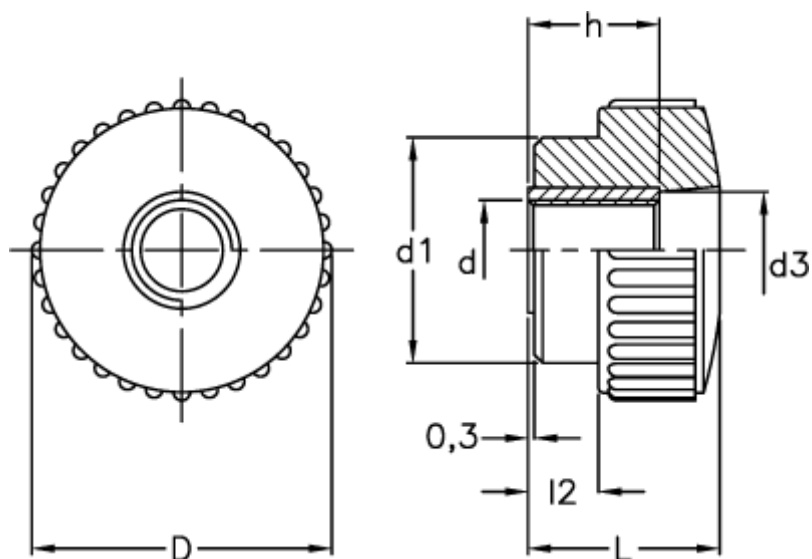

Article number: 2302002111

Description: E+G Knurled grip knob
B.193/15 FP-M4

Measures

D	= 15
d1	= 11
d3	= 6
d 6H	= M4
h	= 10
L	= 11.0
l2	= 2